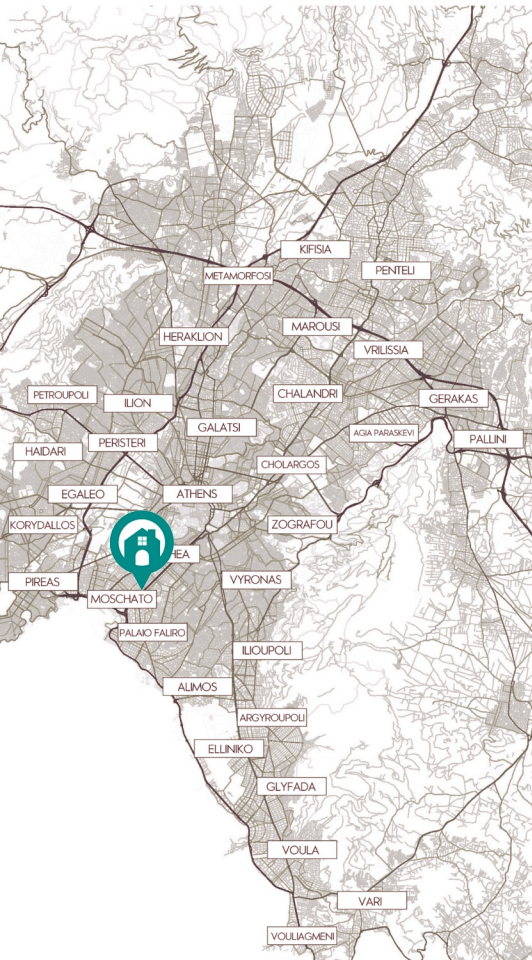

Floor
2

Living space
43 sq.m.

Bedrooms
1

Balcony
2 sq.m.

ARTEMIDOS STREET

ART - 025

Distance from

- 0.1 km - Bus stop
- 0.75 km - Metro station
- 0.1 km - Supermarket
- 0.2 km - Restaurant
- 3.5 km - Acropolis of Athens
- 4 km - Port of Piraeus
- 2 km - Sea/beach
- 30 km - Airport