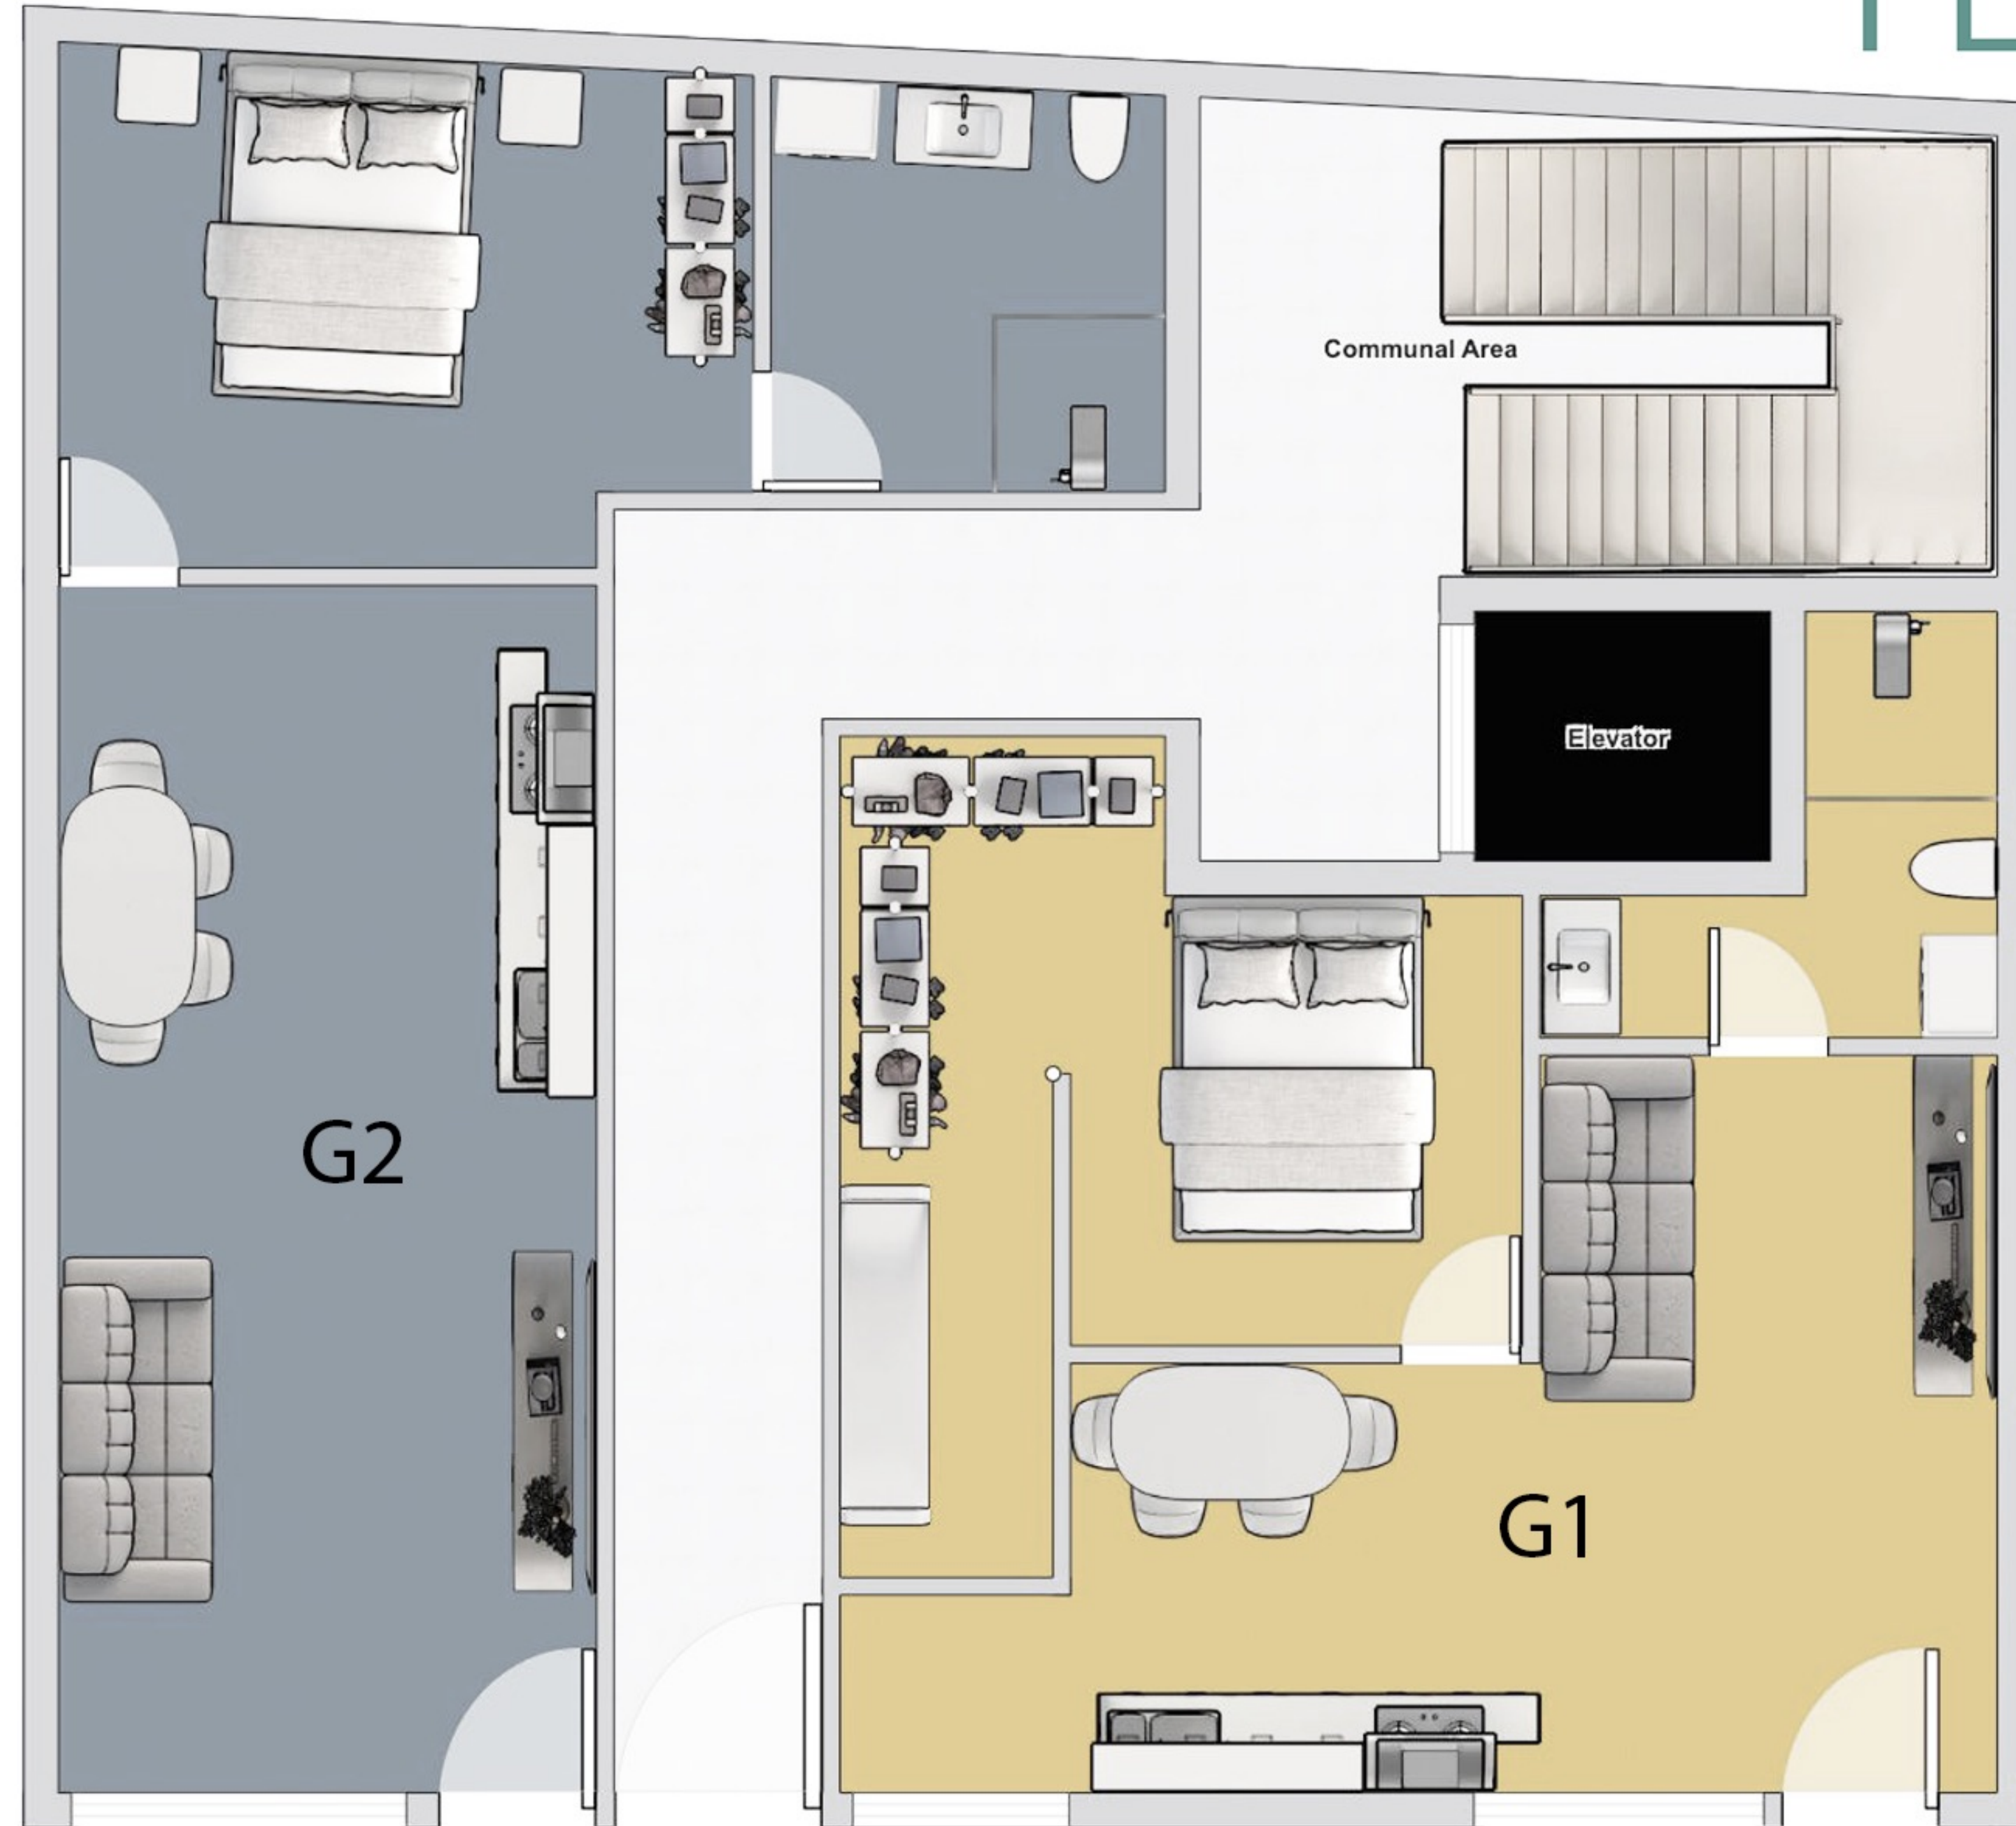

# FLOOR 0

## APARTMENTS:

G1	Floor 0	Living space 38 sq.m.	Bedrooms 1	Balcony -
G2	Floor 0	Living space 38 sq.m.	Bedrooms 1	Balcony -

ISMINIS STREET

\*SUBJECT TO CHANGE

# FLOOR: MEZZANINE

ISMINIS STREET