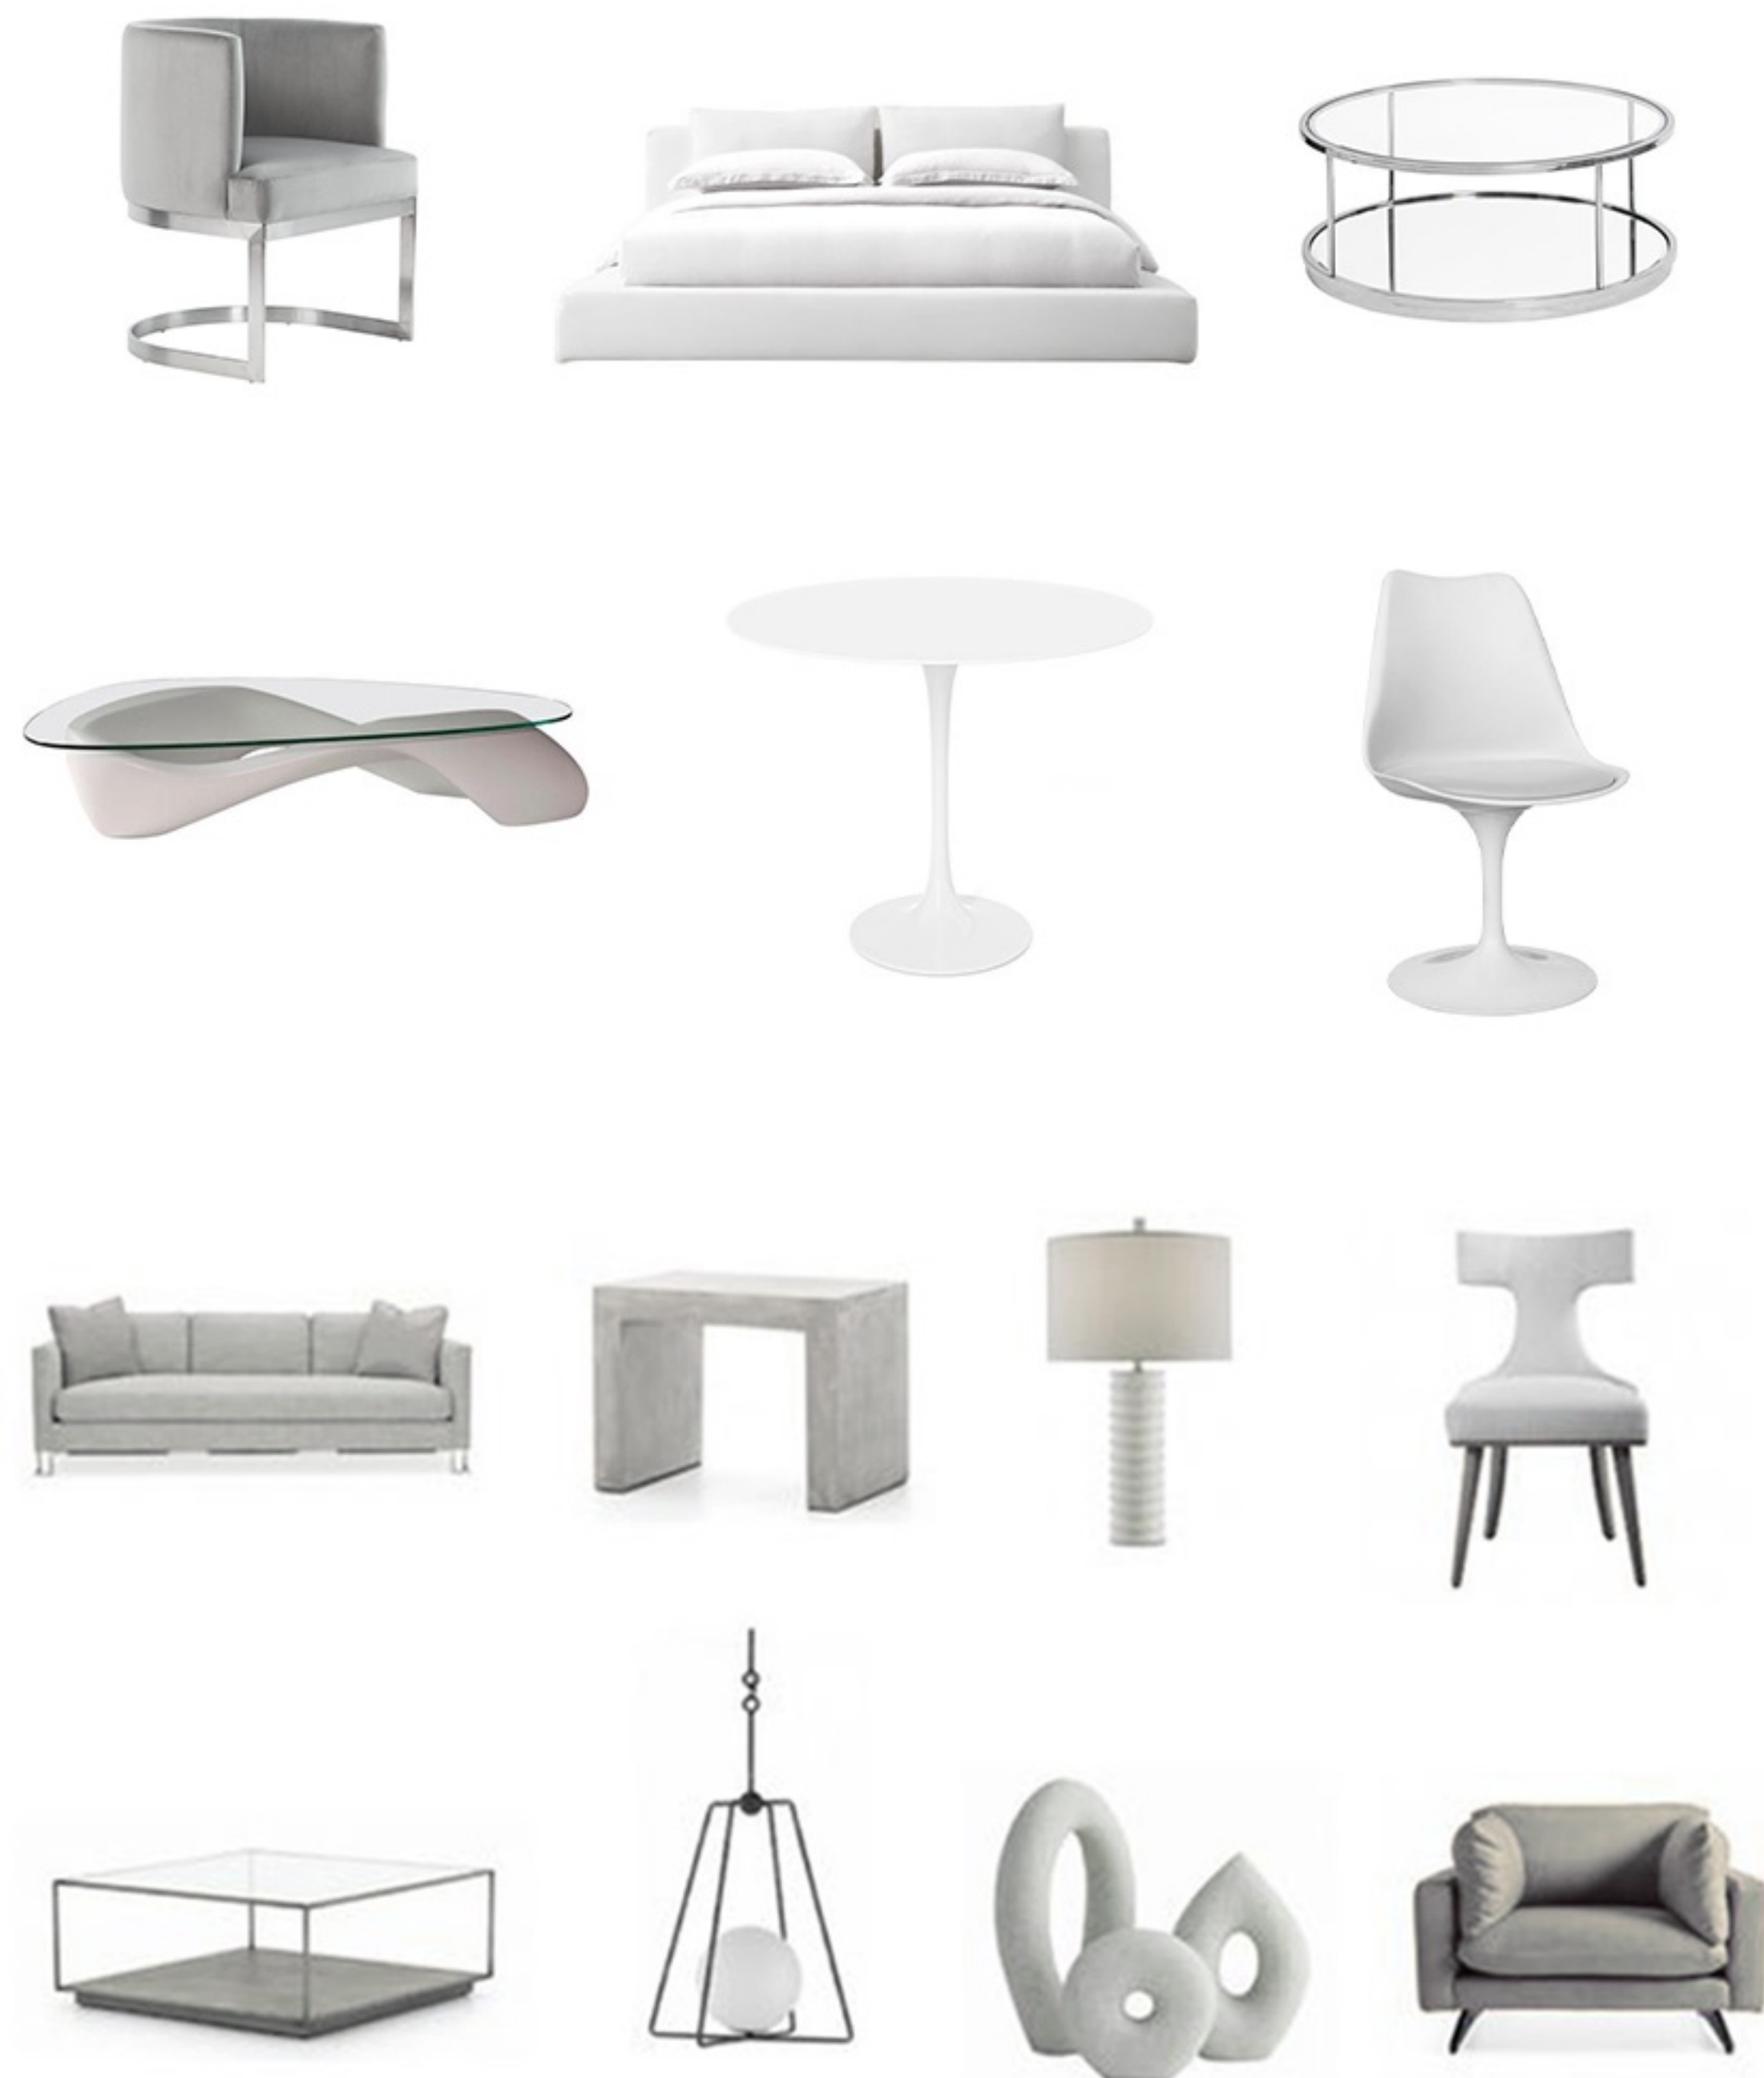

# INTERIOR SAMPLES

Our interior design embodies a futuristic and intelligent aesthetic, utilizing a clean white and gray color scheme to create a modern and sleek living environment. For us, every building project represents an opportunity to craft a space that is not only practical but also purposeful and inspiring. These interior photo samples serve as a window into our approach to design and construction, showcasing the types of spaces we create for people to live, work, and play. Our vision is to create living environments that are not only visually stunning but also provide functionality and comfort for residents.