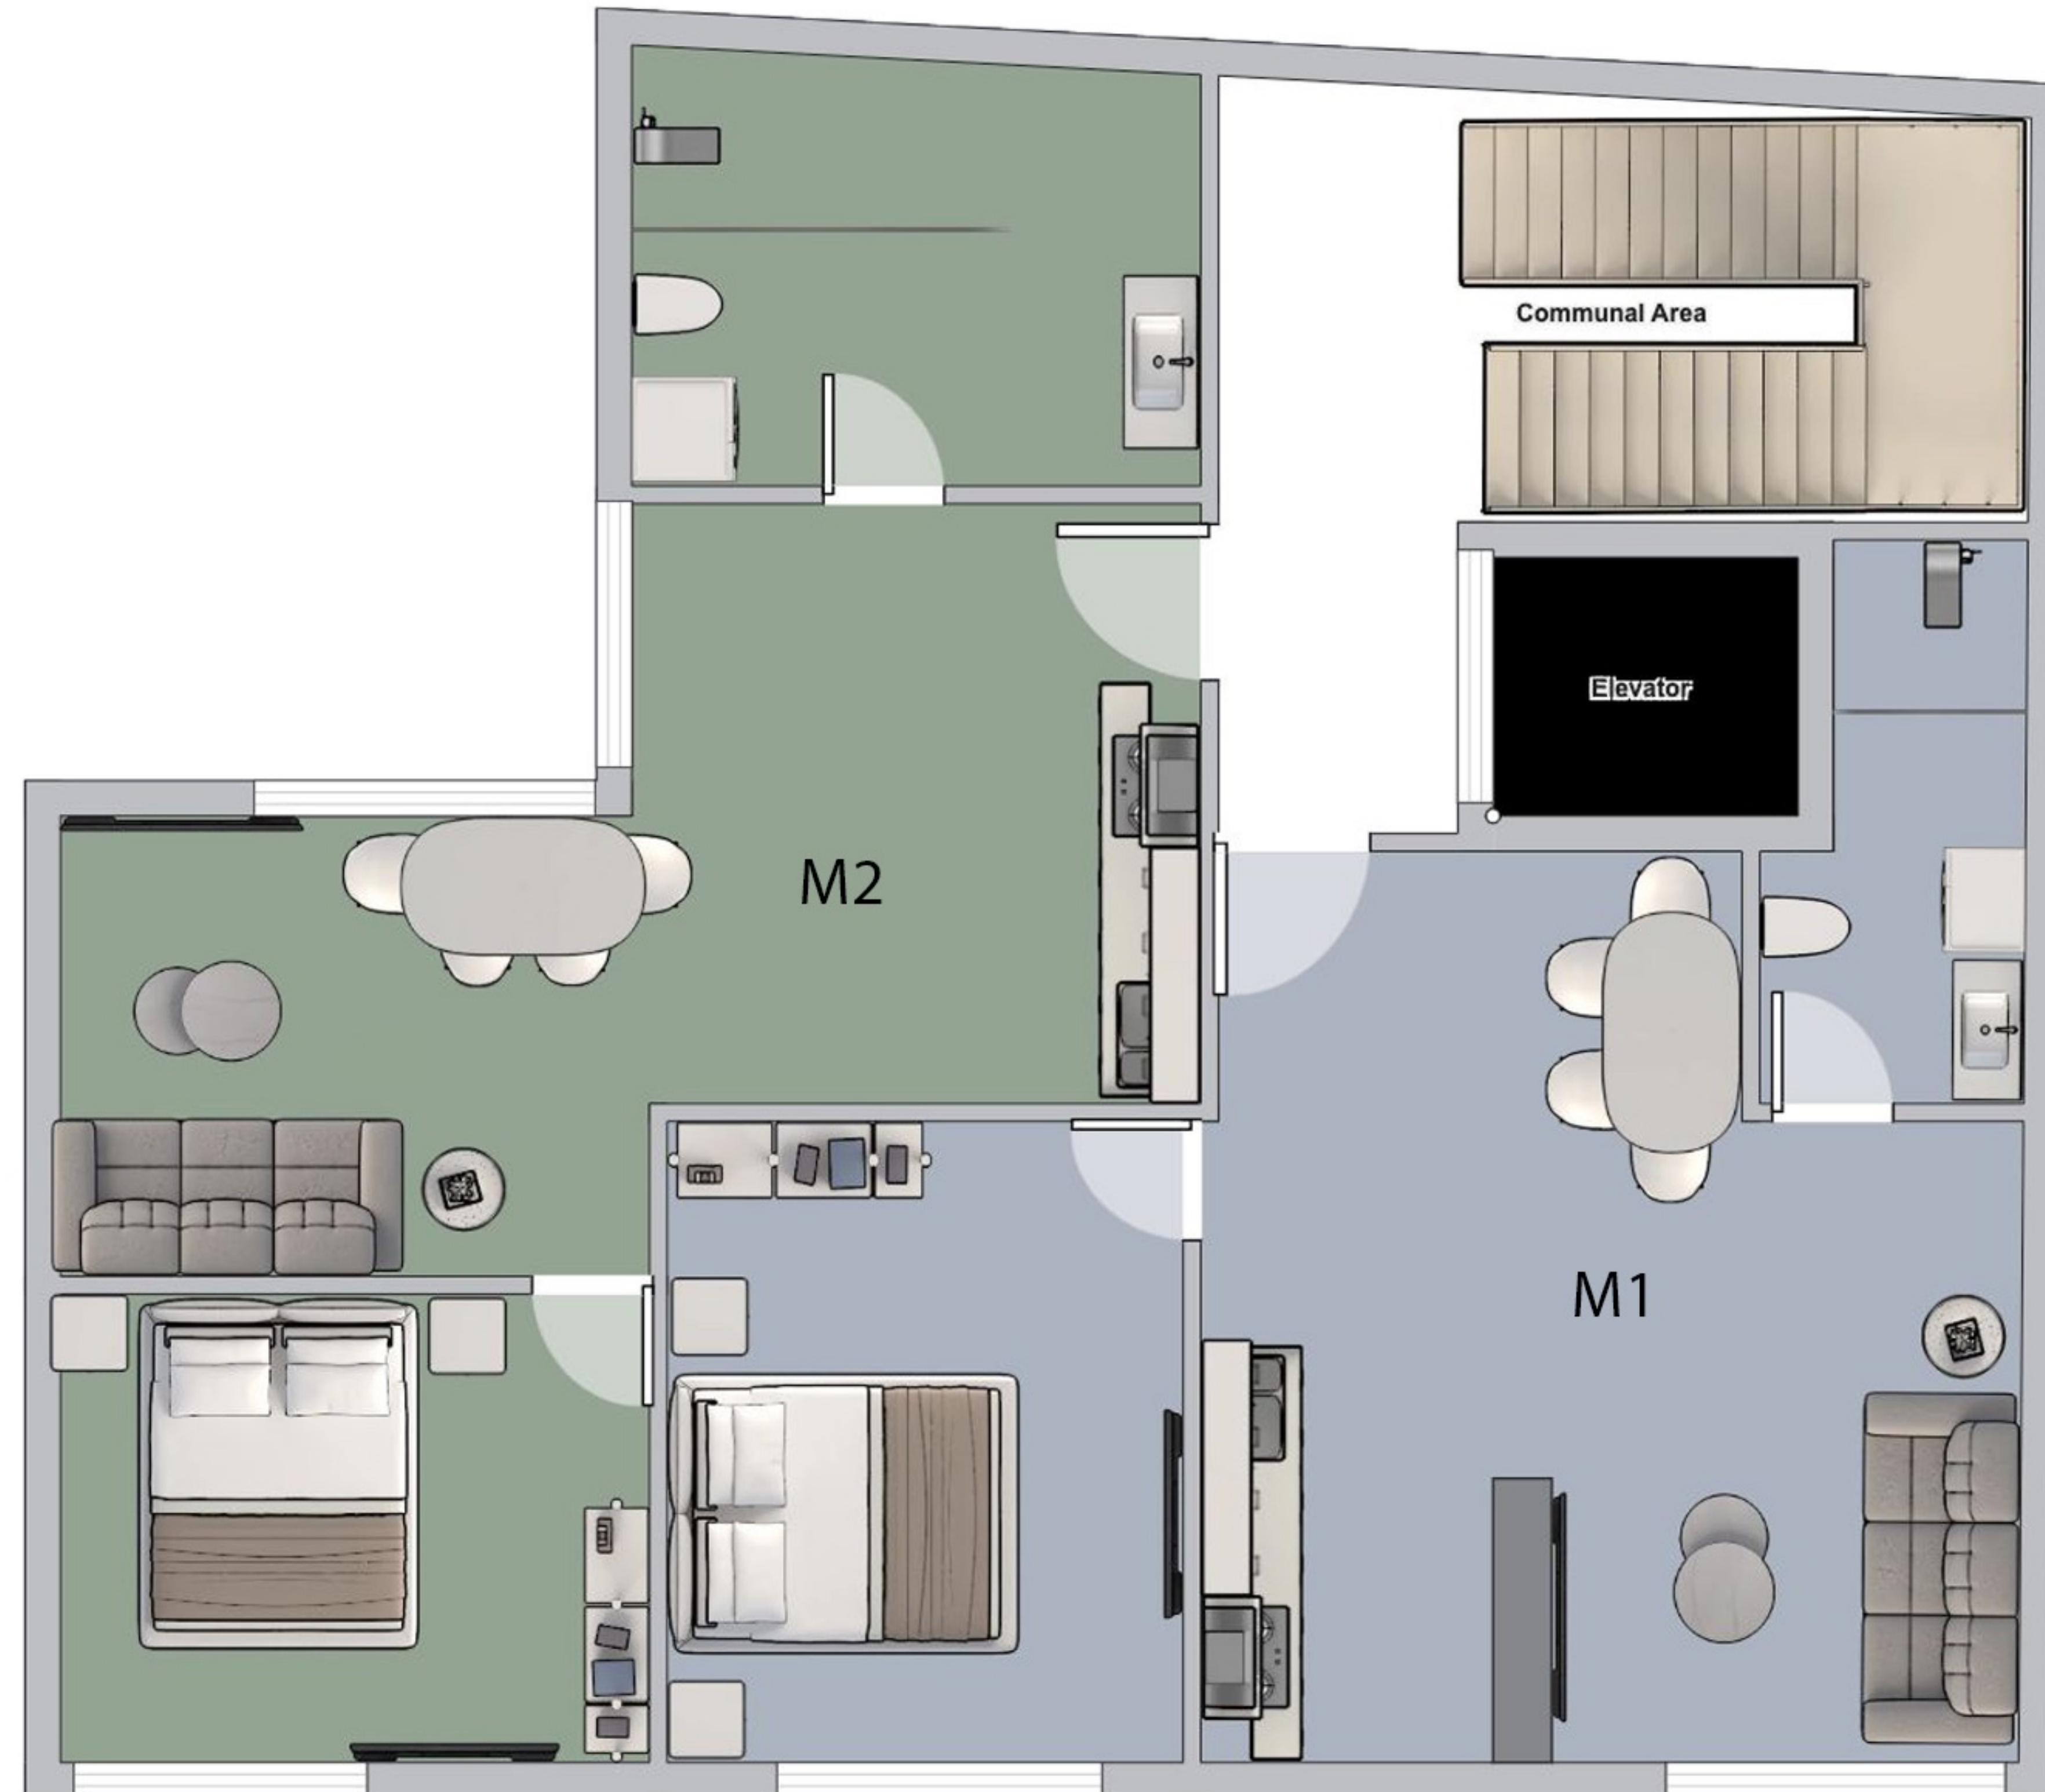

# FLOOR 0

## APARTMENTS:

G1	Floor 0	Living space 38 sq.m.	Bedrooms 1	Balcony -
G2	Floor 0	Living space 38 sq.m.	Bedrooms 1	Balcony -

ISMINIS STREET

\*SUBJECT TO CHANGE

# FLOOR: MEZZANINE

ISMINIS STREET

# FLOOR 1