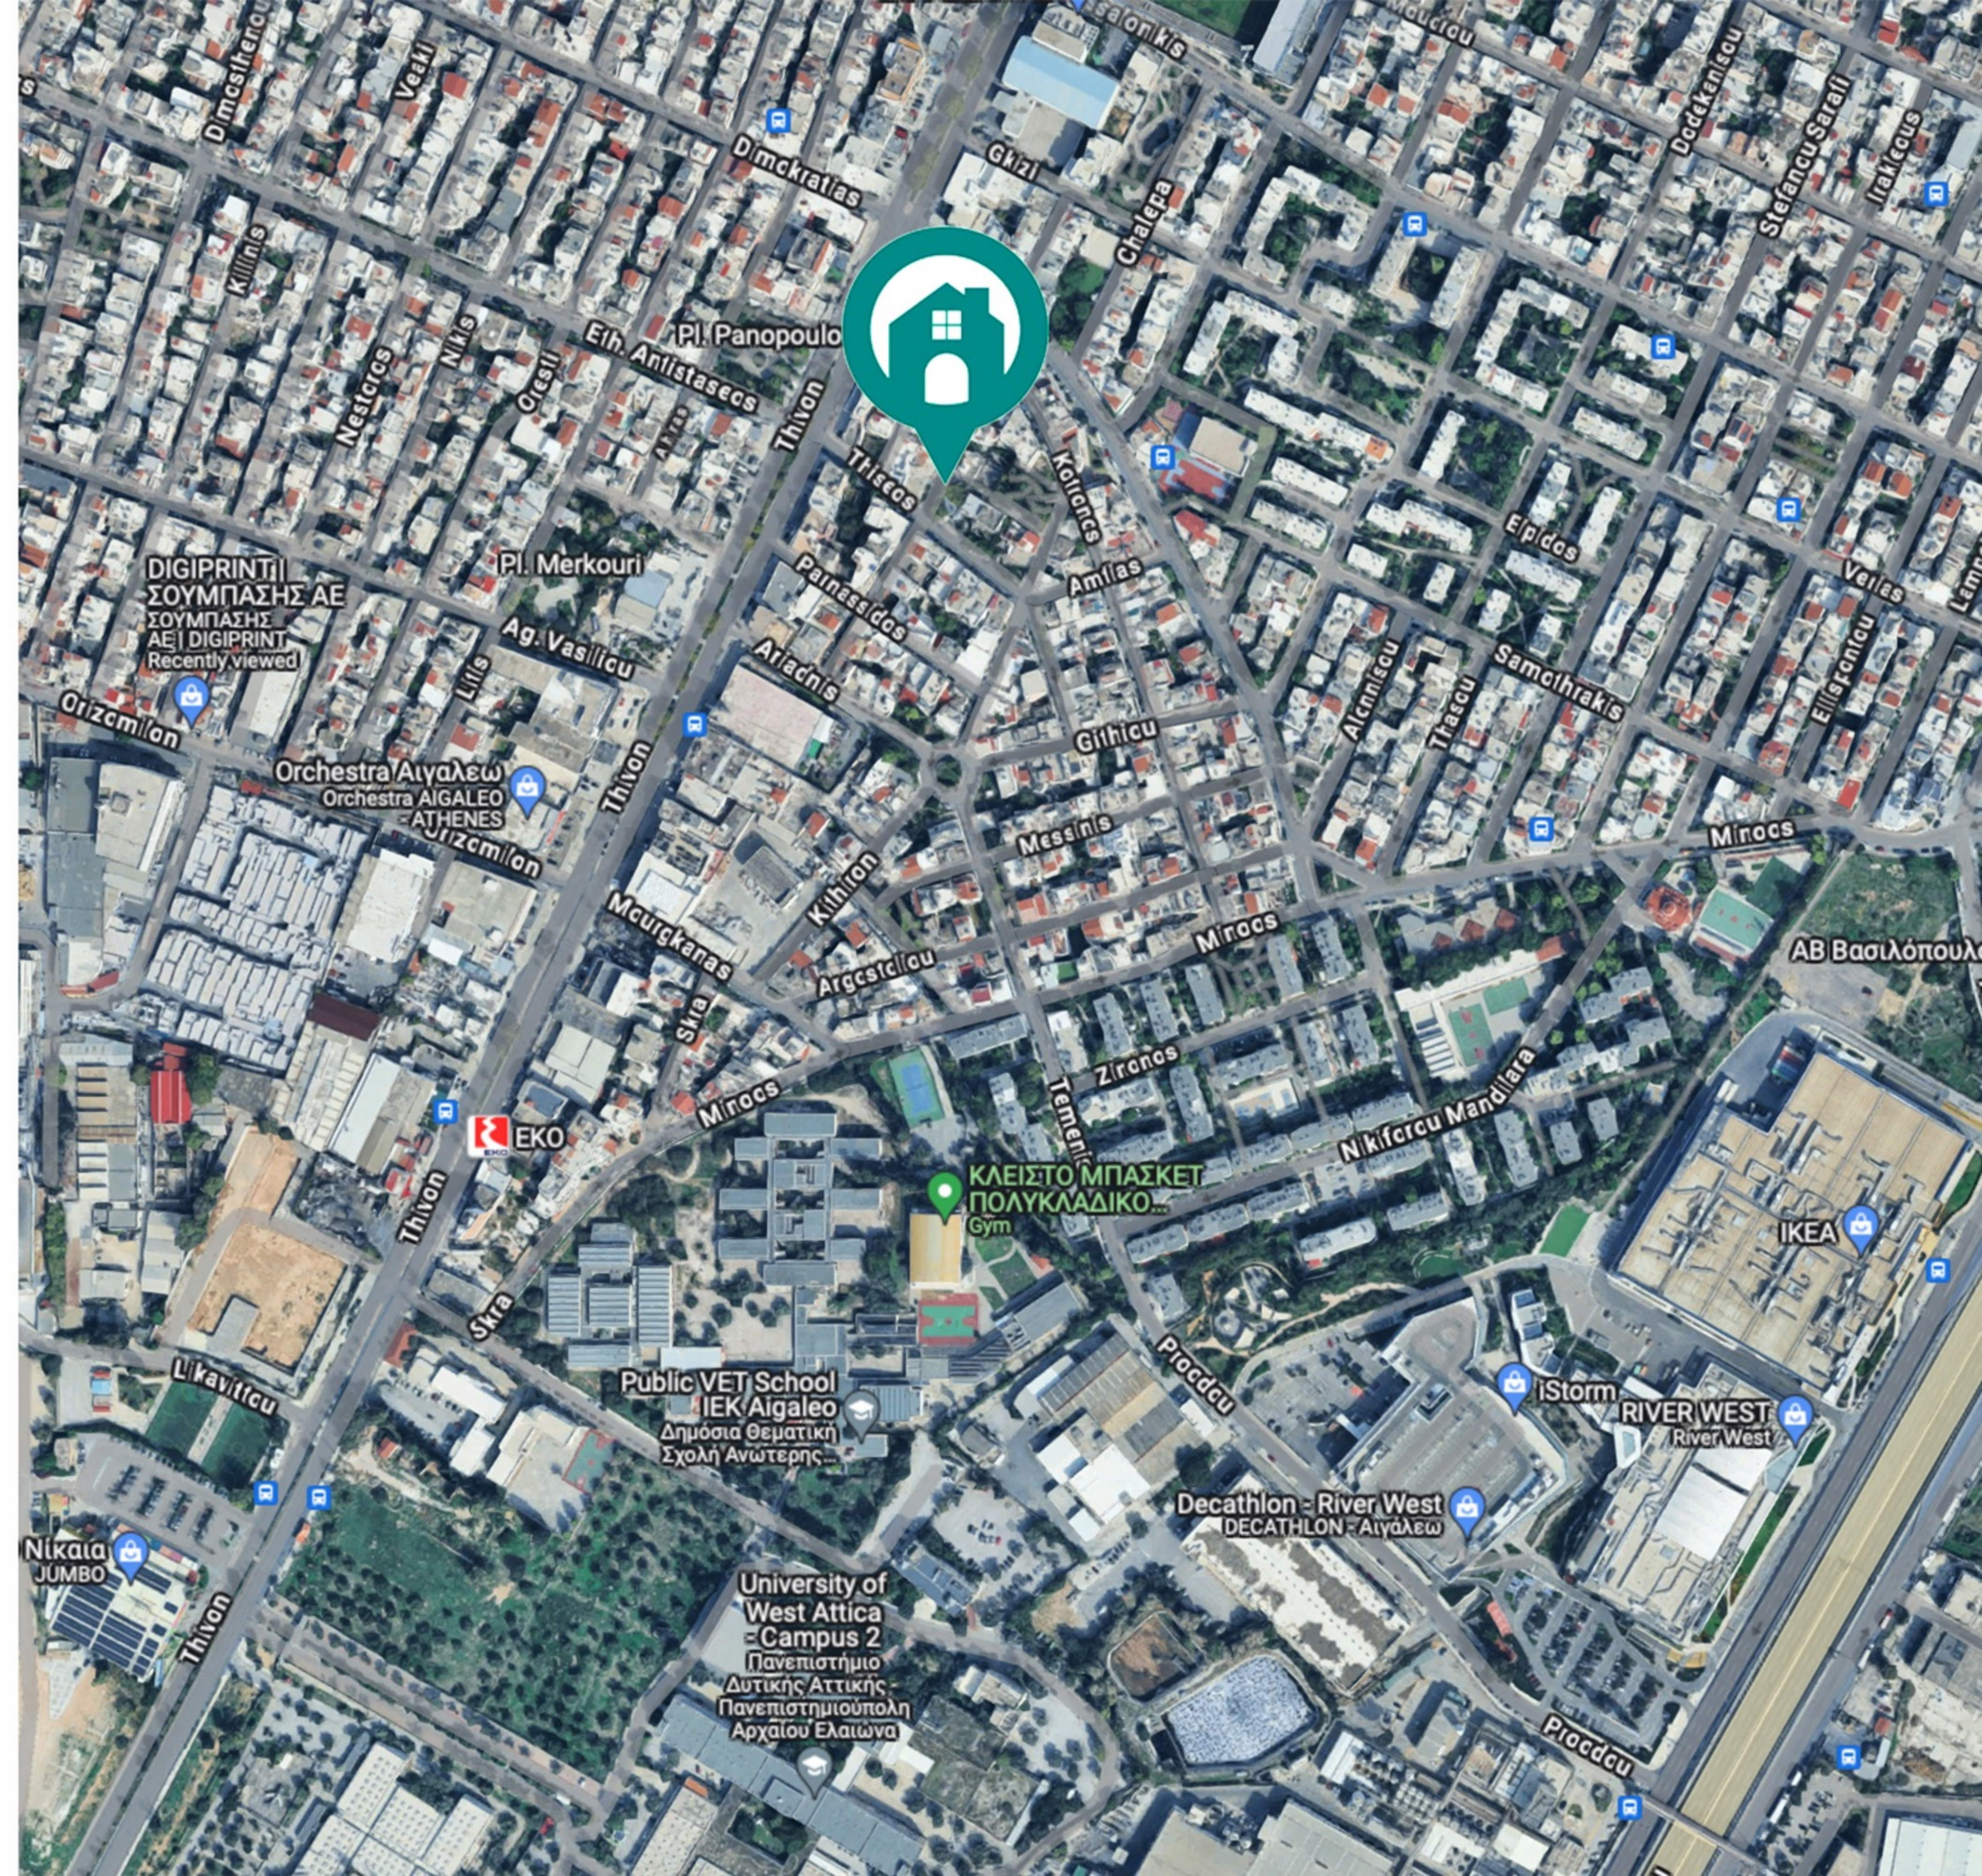

## ISM - 016

Distance from

- 0.1 km - Bus stop
- 1.2 km - Metro station
- 0.2 km - Supermarket
- 0.2 km - Restaurant
- 4.5 km - Acropolis of Athens
- 5 km - Port of Piraeus
- 6 km - Sea/beach
- 29 km - Airport