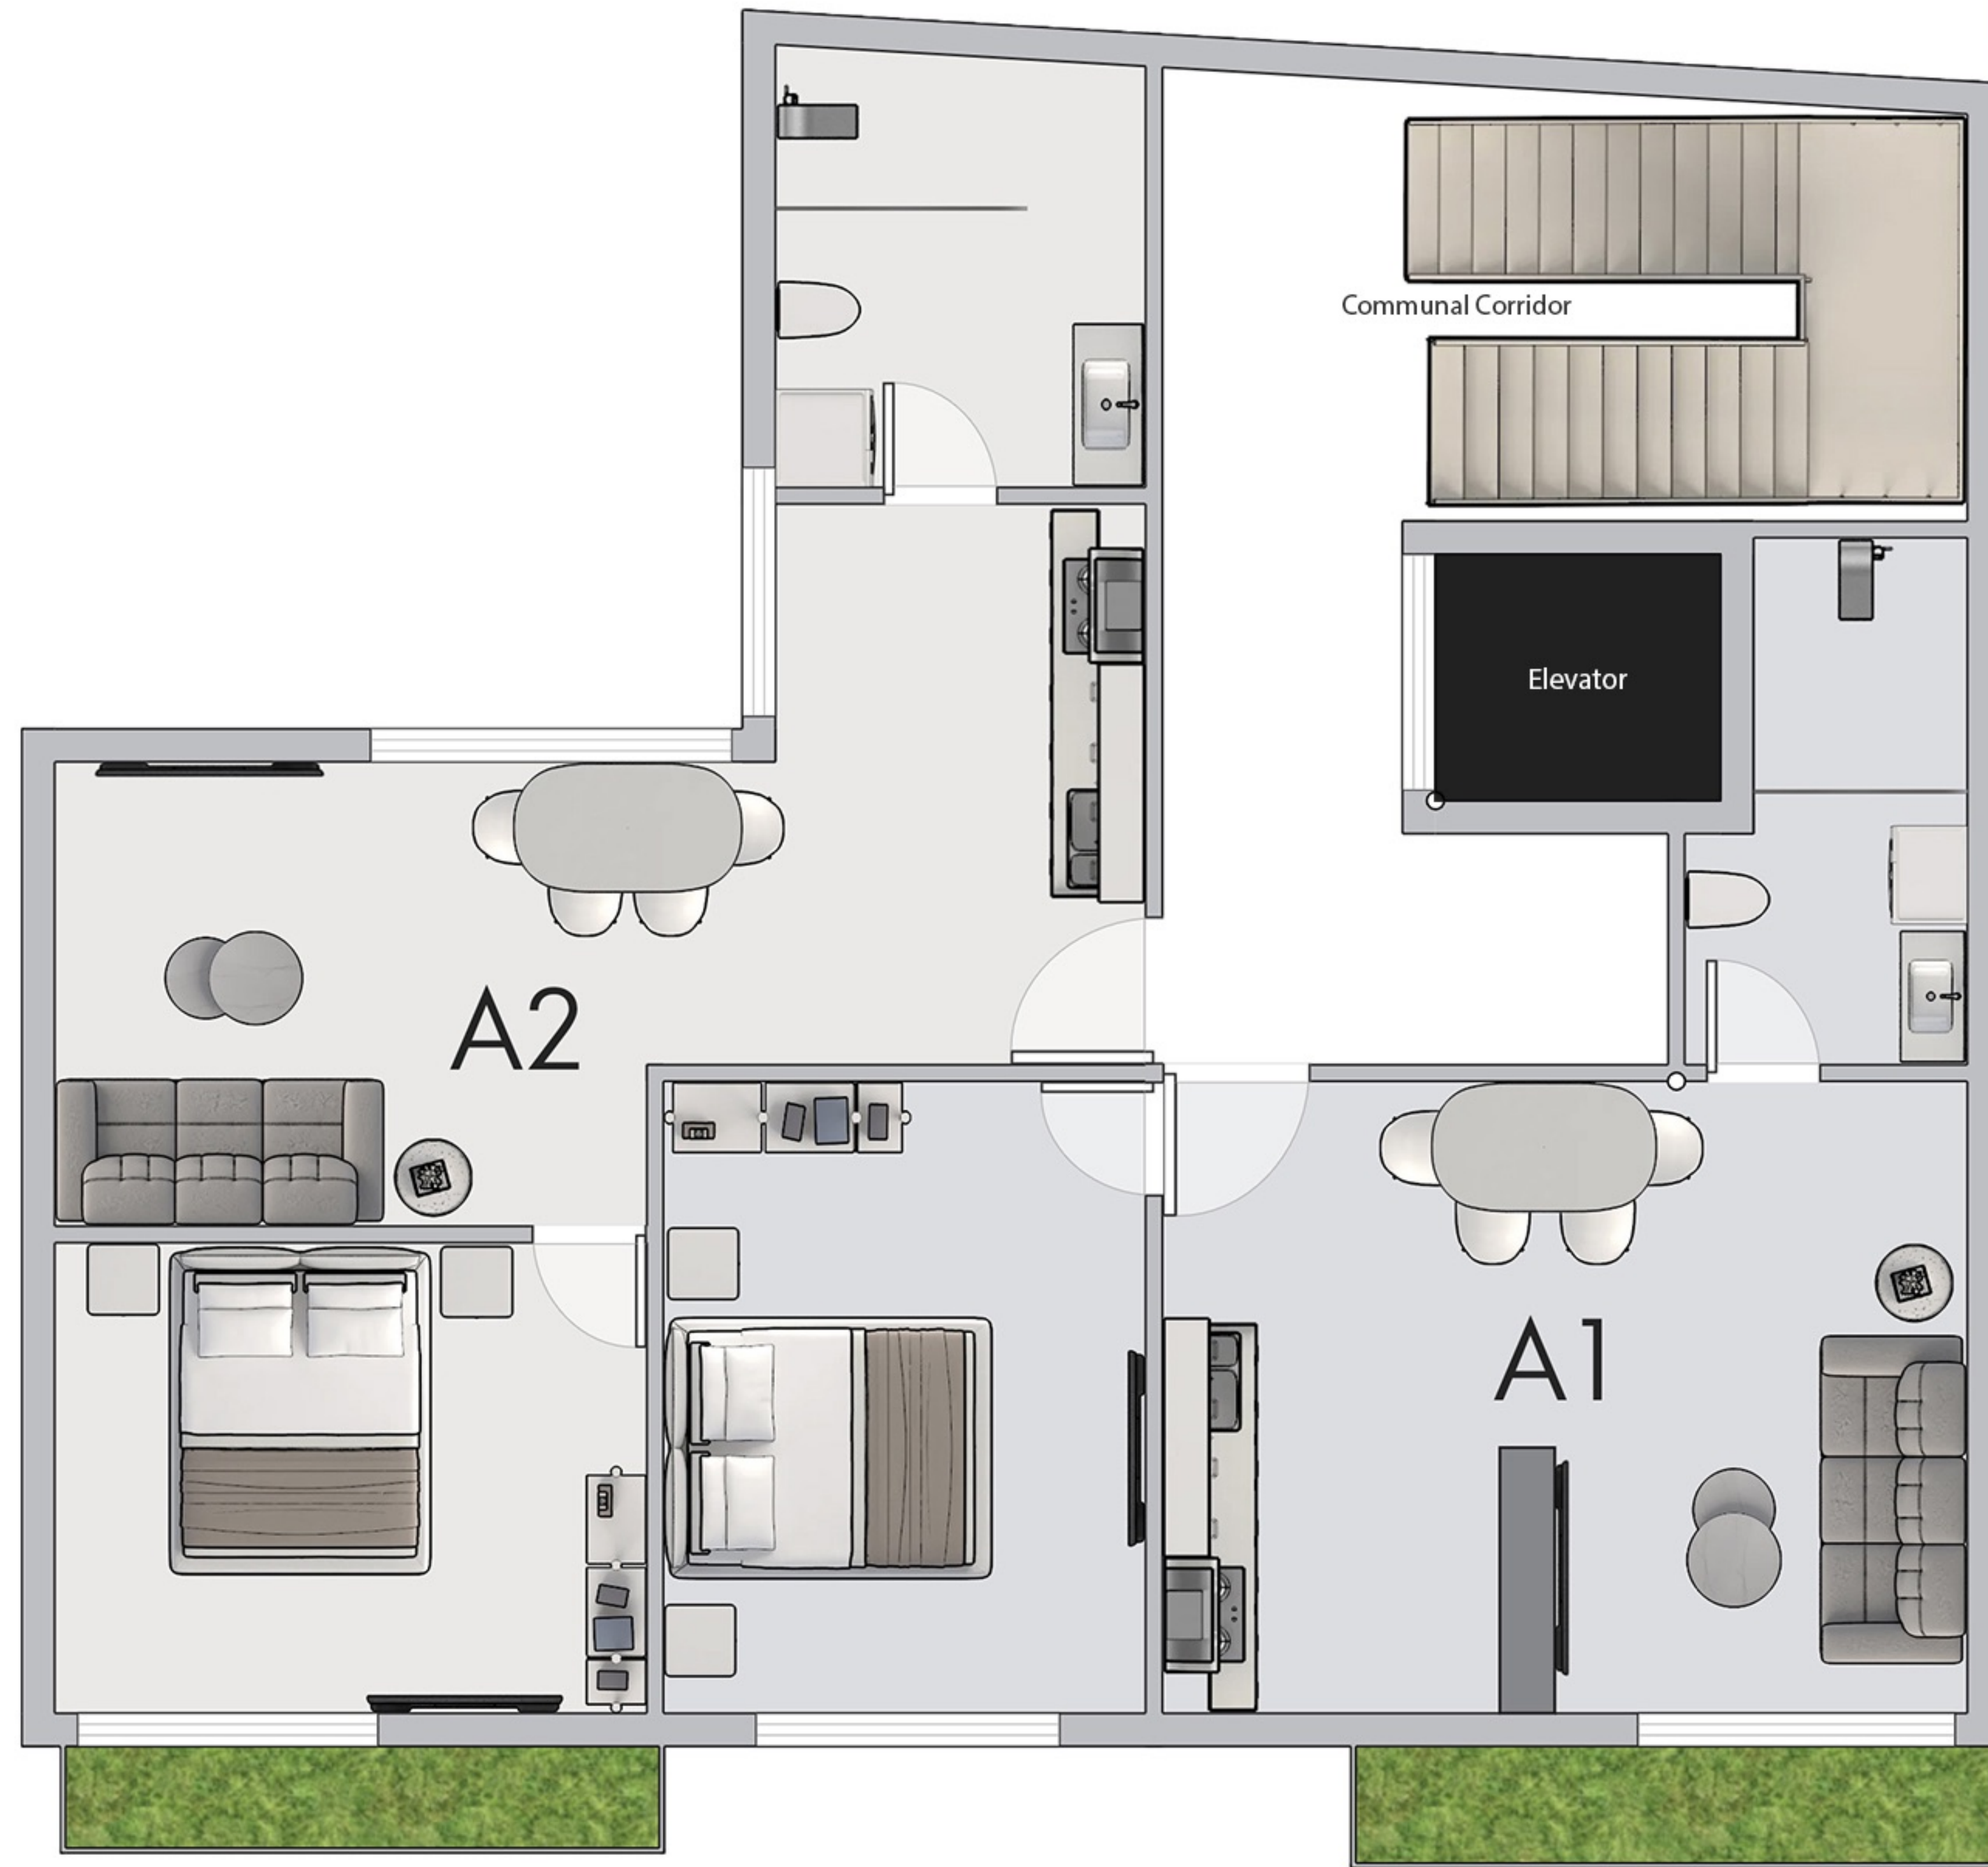

# FLOOR: MEZZANINE

ISMINIS STREET

Living space  
40 sq.m.

Bedrooms  
1

Balcony  
-

\*SUBJECT TO CHANGE

# FLOOR 1

## APARTMENTS:

ISMINIS STREET

A1

Floor  
1

Living space  
37 sq.m.

Bedrooms  
1

Balcony  
2 sq.m.

A2