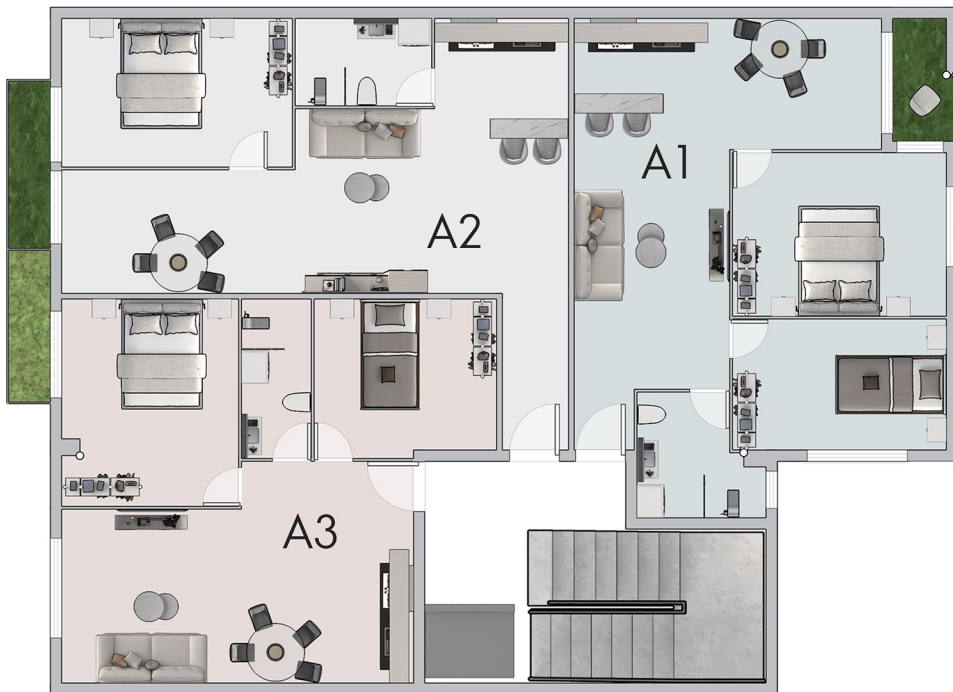

The image shows a modern, two-story residential building facade. The building is light-colored with a prominent balcony on the upper floor. The balcony has a dark railing and is illuminated from within. Large windows and a central door are visible on both floors, all of which are lit from the interior, creating a warm, golden glow. A white triangular graphic is overlaid on the center of the image, containing the project name and location. The sky is a clear, light blue, and some green foliage is visible on the left and right sides of the frame.

Bedrooms
2

Balcony
44 sq.m.

G2

Floor
0

Living space
58 sq.m.

Bedrooms
2

Balcony
4

*SUBJECT TO CHANGE

FLOOR 1

APARTMENTS:

A1

Floor
1

Living space
51 sq.m.

Bedrooms
1,5

Balcony
3 sq.m.

A2

Floor
1

Living space
48 sq.m.

Bedrooms
1,5

Balcony
3 sq.m.

A3

Floor
1

Living space
47 sq.m.

Bedrooms
1